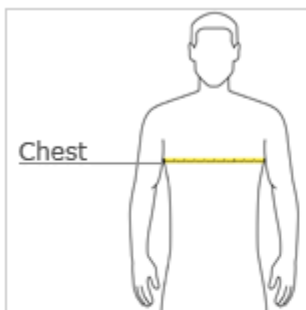

UNISEX

CHEST WIDTH

Measure under the arm and around the fullest part of the chest with arms down, keeping tape horizontal.

SIZE CHART

| | XS | S | M | L | XL | 2XL | 3XL | 4XL |
|-------|-------|-------|-------|-------|-------|-------|-------|-------|
| Chest | 30-32 | 34-36 | 38-40 | 42-44 | 46-48 | 50-52 | 54-56 | 58-60 |

WOMEN'S

BUST

Measure under the arm and around the fullest part of the bust with arms down, keeping tape horizontal.

SIZE CHART

| | S | M | L | XL | 2XL | 3XL |
|------|-----|------|-------|-------|-------|-------|
| Size | 4/6 | 8/10 | 12/14 | 16/18 | 20/22 | 24/26 |