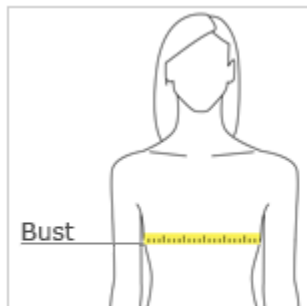

UNISEX

CHEST WIDTH

Measure under the arm and around the fullest part of the chest with arms down, keeping tape horizontal.

SIZE CHART

| | XS | S | M | L | XL | 2XL | 3XL | 4XL |
|-------|-------|-------|-------|-------|-------|-------|-------|-------|
| Chest | 30-32 | 34-36 | 38-40 | 42-44 | 46-48 | 50-52 | 54-56 | 58-60 |

WOMEN'S

BUST

Measure under the arm and around the fullest part of the bust with arms down, keeping tape horizontal.

SIZE CHART

| | S | M | L | XL | 2XL | 3XL |
|------|-----|------|-------|-------|-------|-------|
| Size | 4/6 | 8/10 | 12/14 | 16/18 | 20/22 | 24/26 |